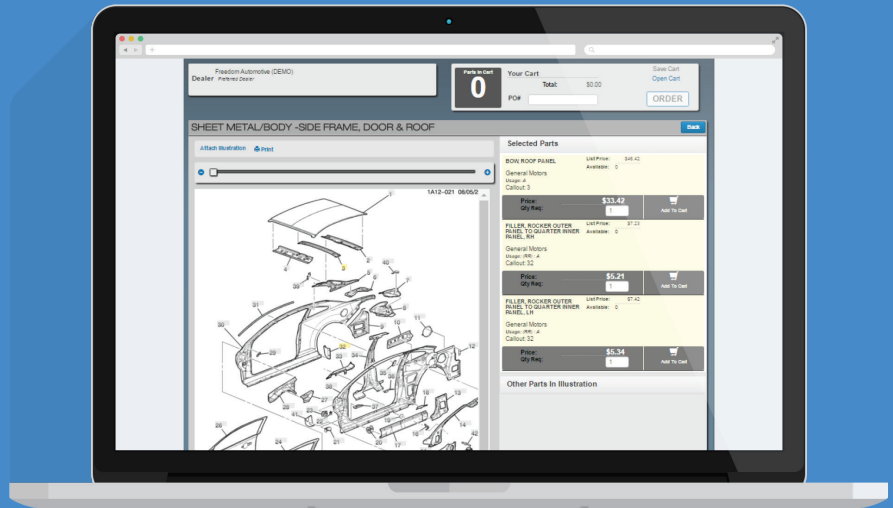

Free to your repair shop,
RepairLinkSM delivers a
complete electronic OE
parts ordering system
online with ease.

Not only do you have access to our dealership pricing and inventory availability; you can also view illustrations and technical diagrams of over 22 OEMs, making **RepairLinkShop.com** a valuable resource for your shop.

Order parts from us, online 24/7, at no additional cost!

-  VIN-based parts look-up
-  24/7 Online ordering with preferred dealerships
-  Best-in-class part illustrations and technical diagrams
-  Real-time online order updates
-  Tablet, mobile, and multi-browser friendly

Start using **RepairLink today** by visiting
RepairLinkShop.com or call 888.776.5792 for more information.

Right Part. Right Place. Right Time.

4205 Highlander Parkway, Richfield, OH 44286 | 1.888.776.5792 | OEConnection.com