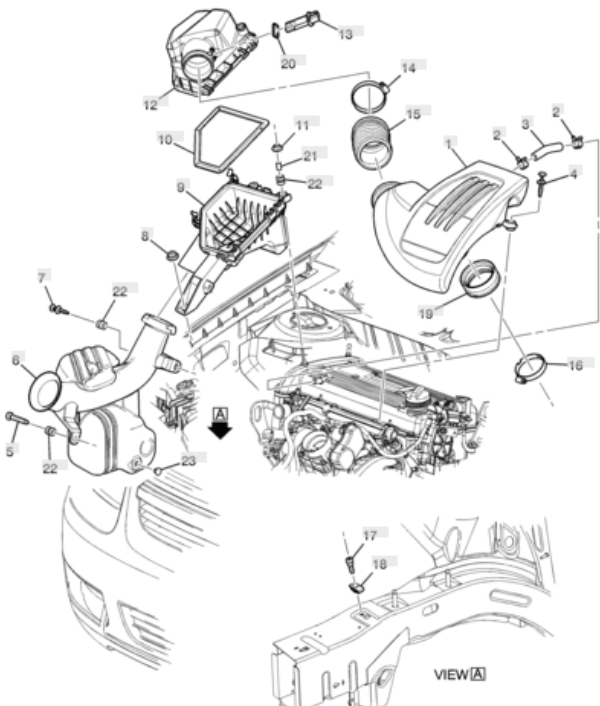

Free to your repair shop,
RepairLinkSM delivers a
complete electronic OE
parts ordering system
online with ease.

Not only do you have access to our dealership pricing and inventory availability; you can also view illustrations and technical diagrams of over 22 OEMs, making **RepairLinkShop.com** a valuable resource for your shop.

Order parts from us, online 24/7, at no additional cost!

-  VIN-based parts look-up
-  24/7 Online ordering with preferred dealerships
-  Best-in-class part illustrations and technical diagrams
-  Real-time online order updates
-  Tablet, mobile, and multi-browser friendly

Start using **RepairLink today** by visiting
RepairLinkShop.com or call 888.776.5792 for more information.

Right Part. Right Place. Right Time.

4205 Highlander Parkway, Richfield, OH 44286 | 1.888.776.5792 | OEConnection.com